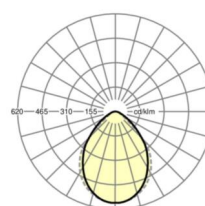

**LIGHTING TECHNOLOGY**

Placement	LED, Colour rendering/Light colour CRI ≥ 80 / 4000K
Colour tolerance (MacAdam)	3SDCM
Photobiological safety (Luminaire)	RG0
Nominal luminous flux	14078lm
LED service life	50000h L80/B10 (Tq 35°C), 80000h L80/B10 (Tq 25°C), 100000h L70/B10 (Tq 25°C)
Luminaire luminous efficiency	134lm/W
UGR lat./long.	21.8 / 22.1

**Dimensions**

L	1563 mm	Length
B	200 mm	Width
H	70 mm	Height
A1	1492 mm	Mounting distance single mounting
DA(L)	1573 mm	Cutting dimension length
DA(B)	210 mm	Cutting dimension width
Et(AD)	120 mm	Ceiling distance minimum (cut-out ceiling)
HA	85	Height cover
X	0 mm	Distance cable infeed to the center of the luminaire on the X-axis
Y	81 mm	Distance cable infeed to the center of the luminaire on the Y-axis