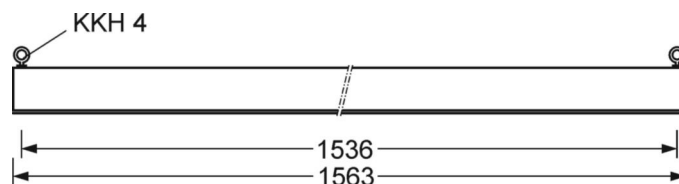

Reference	LED 14100lm 840
ηLB	100 %
Φ ↓/↑	100 % / 0 %
UGR lat./long.	21.8 / 22.1

**MECHANICS**

Housing colour	traffic white RAL 9016
Dimensions (LxWxH/DxH)	1563mm x 200mm x 70mm
Ceiling cut-out (LxW/D)	1573mm x 210mm (when using accessory mounting frame)
Installation depth	120mm [AD]
Weight (net)	6.9kg
Cable entry KE (X/Y)	0mm/81mm
Type of installation	Ceiling-mounted single installation, Ceiling installation individual mounting, Pendant individual mounting, Pendant light strip mounting, Pendulum mounting rail assembly on chain, Ceiling-mounted mounting rail installation
Rotating mounting bracket	30° max. longitudinal axis + transverse axis / mounting with accessories bracket, chain or support rail

**Dimensions**

L	1563 mm	Length
B	200 mm	Width
H	70 mm	Height
A1	1492 mm	Mounting distance single mounting
DA(L)	1573 mm	Cutting dimension length
DA(B)	210 mm	Cutting dimension width
Et(AD)	120 mm	Ceiling distance minimum (cut-out ceiling)
HA	85	Height cover
X	0 mm	Distance cable infeed to the center of the luminaire on the X-axis
Y	81 mm	Distance cable infeed to the center of the luminaire on the Y-axis