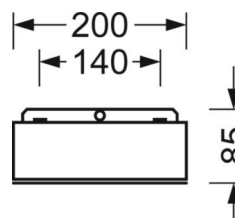

**DEEP-LINK**

<https://www.regiolux.de/en/article/67428056590>

**ELECTRICAL ENGINEERING**

Controller	Electronic driver DALI (1 pcs.)
Light Control	netlife flex10L
System output	105W
Mains voltage	230V/50Hz
Circuit breakers (inrush current)	10 pieces/B10, 16 pieces/B16, 16 pieces/C10, 27 pieces/C16
Energy efficiency class/light source	C

Reference	LED 14100lm 840
ηLB	100 %
Φ ↓/↑	100 % / 0 %
UGR lat./long.	21.8 / 22.1

**MECHANICS**

Housing colour	traffic white RAL 9016
Dimensions (LxWxH/DxH)	1563mm x 200mm x 70mm
Ceiling cut-out (LxW/D)	1573mm x 210mm (when using accessory mounting frame)
Installation depth	120mm [AD]
Weight (net)	6.9kg
Cable entry KE (X/Y)	0mm/81mm
Type of installation	Ceiling-mounted single installation, Ceiling installation individual mounting, Pendant individual mounting, Pendant light strip mounting, Pendulum mounting rail assembly on chain, Ceiling-mounted mounting rail installation
Rotating mounting bracket	30° max. longitudinal axis + transverse axis / mounting with accessories bracket, chain or support rail

**Dimensions**

L	1563 mm	Length
B	200 mm	Width
H	70 mm	Height
A1	1492 mm	Mounting distance single mounting
DA(L)	1573 mm	Cutting dimension length
DA(B)	210 mm	Cutting dimension width
Et(AD)	120 mm	Ceiling distance minimum (cut-out ceiling)
HA	85	Height cover
X	0 mm	Distance cable infeed to the center of the luminaire on the X-axis
Y	81 mm	Distance cable infeed to the center of the luminaire on the Y-axis